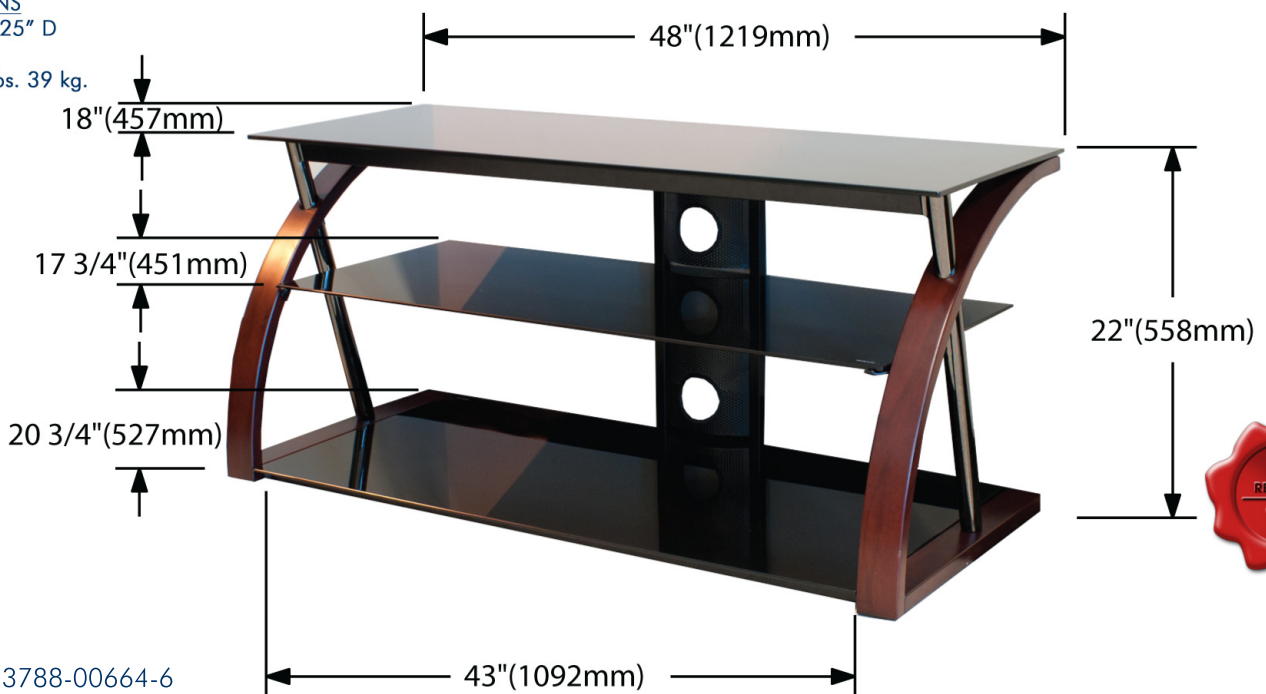

© TechCraft

**BWNTR48**

48" WIDE STAND WITH BENT WOOD WALNUT LEGS - ACCOMMODATES MOST 52" AND SMALLER FLAT PANELS.  
NO TOOLS REQUIRED

OVERALL DIMENSIONS

22"H x 48" W x 20 3/4" D  
558mm h x 1219mm w x 527mm d

BOX SPECIFICATIONS  
7 1/2" H x 52" W x 25" D

Gross Weight : 86 lbs. 39 kg.

SKID COUNT : 8

WEIGHT CAPACITIES

Top Shelf : 100 lbs. 45 kg.  
Component Shelves : 40 lbs. 18 kg.

UPC CODE : 6-23788-00664-6