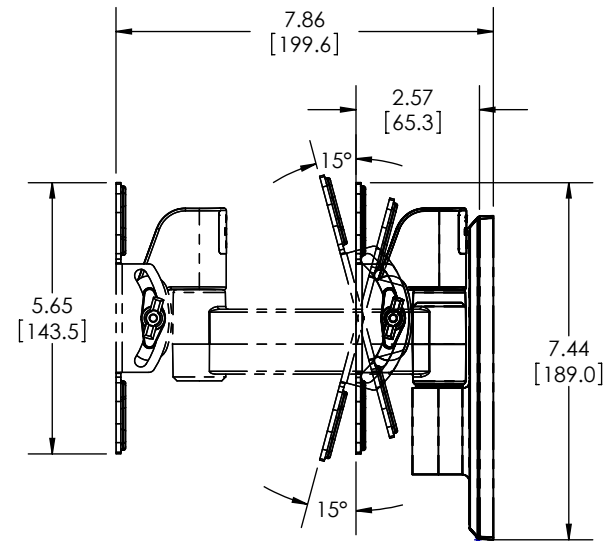

MAXIMUM WEIGHT CAPACITY:  
45 LBS.

	NAME	DATE
ENGINEER	J BURES	11/19/07
DESIGNER	JKV	11/20/07
APPROVED	J BURES	11/20/07

**SANUS** SYSTEMS

TITLE:  
**SF208-XX**

NOTES:

**PROPRIETARY AND CONFIDENTIAL**  
THE INFORMATION CONTAINED IN THIS DRAWING IS THE SOLE PROPERTY OF SANUS SYSTEMS. ANY REPRODUCTION IN PART OR AS A WHOLE WITHOUT THE WRITTEN PERMISSION OF SANUS SYSTEMS IS PROHIBITED.