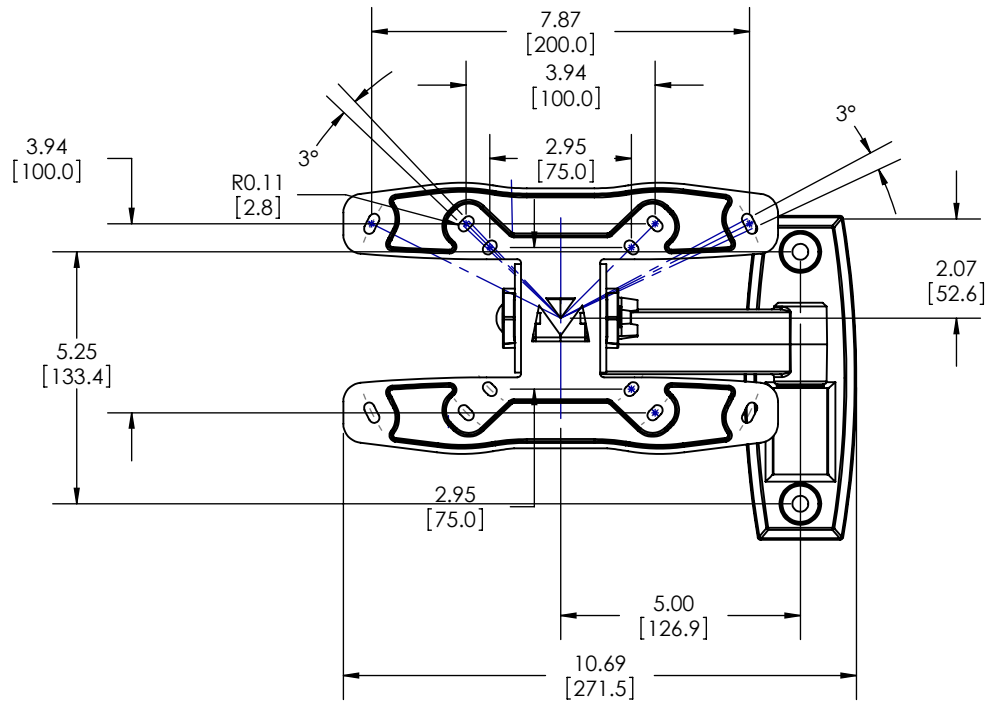

MAXIMUM WEIGHT CAPACITY:  
45 LBS.

	NAME	DATE
ENGINEER	J BURES	11/19/07
DESIGNER	JKV	11/20/07
APPROVED	J BURES	11/20/07

**SANUS** SYSTEMS

TITLE:  
**SF208-XX**

NOTES:

**PROPRIETARY AND CONFIDENTIAL**  
THE INFORMATION CONTAINED IN THIS DRAWING IS THE SOLE PROPERTY OF SANUS SYSTEMS. ANY REPRODUCTION IN PART OR AS A WHOLE WITHOUT THE WRITTEN PERMISSION OF SANUS SYSTEMS IS PROHIBITED.