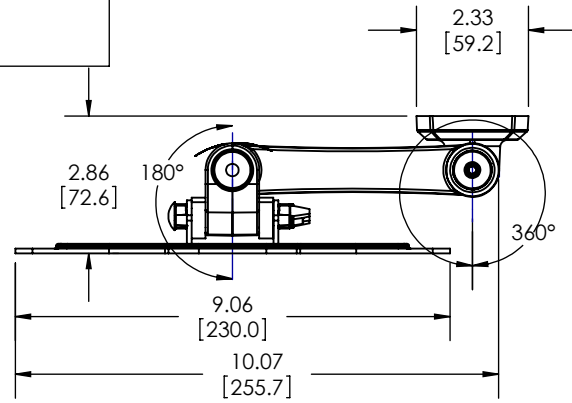

MAXIMUM WEIGHT CAPACITY:  
45 LBS.

	NAME	DATE
ENGINEER	J BURES	11/19/07
DESIGNER	JKV	11/20/07
APPROVED	J BURES	11/20/07

**SANUS** SYSTEMS

TITLE:  
**SF208-XX**

NOTES:

**PROPRIETARY AND CONFIDENTIAL**  
THE INFORMATION CONTAINED IN THIS DRAWING IS THE SOLE PROPERTY OF SANUS SYSTEMS. ANY REPRODUCTION IN PART OR AS A WHOLE WITHOUT THE WRITTEN PERMISSION OF SANUS SYSTEMS IS PROHIBITED.