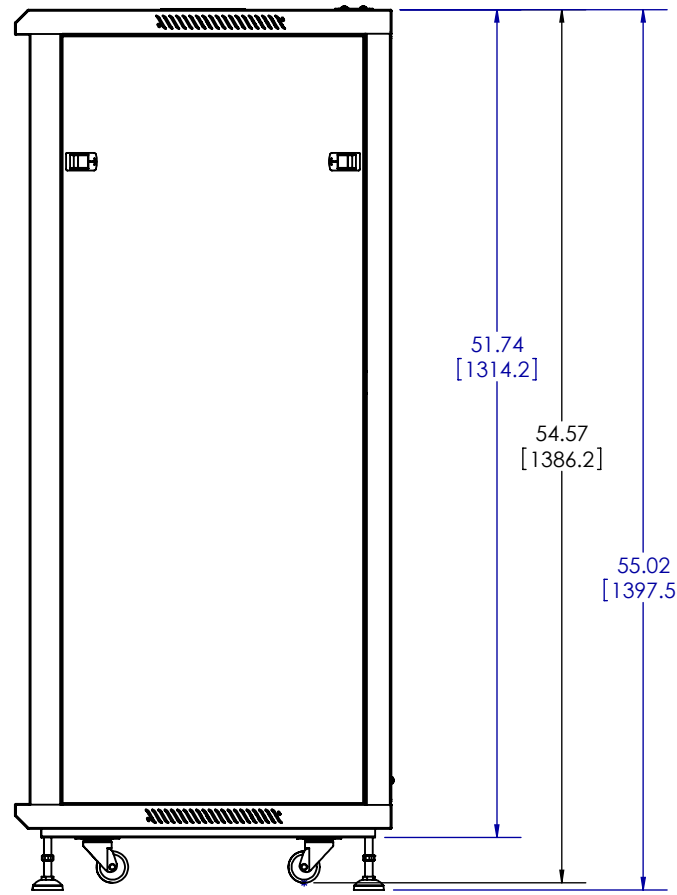

8 7 6 5 4 3 2 1

WEIGHT CAPACITY FOR CABINET:
750 lbs

WEIGHT CAPACITY FOR SHELVES:
1U-30 lbs
3U-80 lbs

INTERNAL DIMENSIONS

REVISIONS 修订版				
REV. 修订	DESCRIPTION 描述	DATE 日期	INITIALED 负责人字母缩写	ECO 工程变更
00	RELEASE FOR PRODUCTION	10/20/2009	MRR	

D
C
B
A

D
C
B
A

<p>PROPRIETARY AND CONFIDENTIAL</p> <p>THE INFORMATION CONTAINED IN THIS DRAWING IS THE SOLE PROPERTY OF SANUS SYSTEMS, A PRODUCT DIVISION OF MILESTONE AV TECHNOLOGIES. ANY REPRODUCTION IN PART OR AS A WHOLE WITHOUT THE WRITTEN PERMISSION OF SANUS SYSTEMS IS PROHIBITED.</p> <p>专有且机密资料</p> <p>本信息属 SANUS SYSTEMS 公司专属财产, 非经 SANUS SYSTEMS 书面许可, 严禁复制其中任何内容</p>	NAME 姓名	DATE 日期	<p>SANUS[®]</p> <p>S Y S T E M S</p> <p>DESCRIPTION 描述: CFR127</p>	
	ENGINEER 工程师	MRR		10/20/2009
	DESIGNER 设计师	MRR		10/20/2009
	APPROVED 批准	MRR	10/20/2009	NOTES 注释:
TEMPLATE REV 模板修订版: 06	SCALE 比例: 1:2	SHEET 1 OF 第 1	<p>SIZER 寸 DWG. NO. 图纸编号</p> <p>B CFR127</p>	
			<p>REV 修订</p> <p>00</p>	