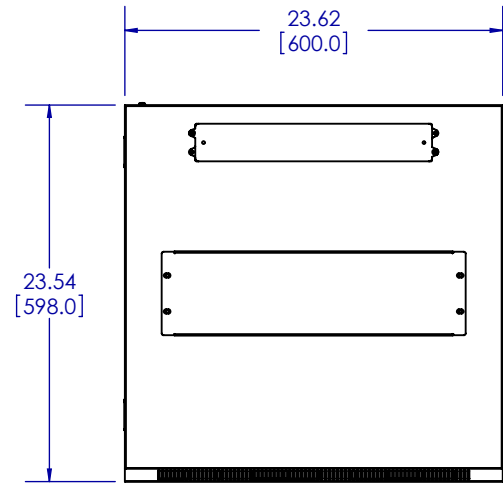

8 7 6 5 4 3 2 1

WEIGHT CAPACITY FOR CABINET:
750 lbs

WEIGHT CAPACITY FOR SHELVES:
1U-30 lbs
3U-80 lbs

INTERNAL DIMENSIONS

REVISIONS 修订版				
REV. 修订	DESCRIPTION 描述	DATE 日期	INITIALED 负责人字母缩写	ECO 工程变更
00	RELEASE FOR PRODUCTION	10/20/2009	MRR	

D
C
B
A

D
C
B
A

<p>PROPRIETARY AND CONFIDENTIAL</p> <p>THE INFORMATION CONTAINED IN THIS DRAWING IS THE SOLE PROPERTY OF SANUS SYSTEMS, A PRODUCT DIVISION OF MILESTONE AV TECHNOLOGIES. ANY REPRODUCTION IN PART OR AS A WHOLE WITHOUT THE WRITTEN PERMISSION OF SANUS SYSTEMS IS PROHIBITED.</p> <p>专有且机密资料</p> <p>本信息属 SANUS SYSTEMS 公司专属财产, 非经 SANUS SYSTEMS 书面许可, 严禁复制其中任何内容</p>	NAME 姓名	DATE 日期	<p>SANUS[®]</p> <p>S Y S T E M S</p> <p>DESCRIPTION 描述: CFR127</p>	
	ENGINEER 工程师	MRR		10/20/2009
	DESIGNER 设计师	MRR		10/20/2009
	APPROVED 批准	MRR	10/20/2009	NOTES 注释:
TEMPLATE REV 模板修订版: 06	SCALE 比例: 1:2	SHEET 1 OF 第 1	<p>SIZER 寸 DWG. NO. 图纸编号</p> <p>B CFR127</p>	
			<p>REV 修订</p> <p>00</p>	