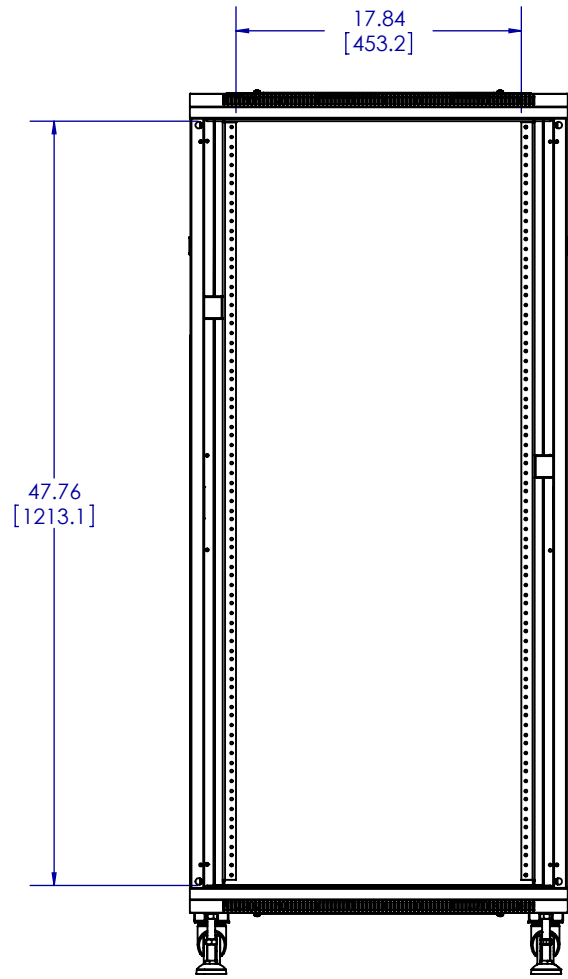

8 7 6 5 4 3 2 1

WEIGHT CAPACITY FOR CABINET:
750 lbs

WEIGHT CAPACITY FOR SHELVES:
1U-30 lbs
3U-80 lbs

INTERNAL DIMENSIONS

REVISIONS 修订版				
REV. 修订	DESCRIPTION 描述	DATE 日期	INITIALED 负责人字母缩写	ECO 工程变更
00	RELEASE FOR PRODUCTION	10/20/2009	MRR	

D
C
B
A

D
C
B
A

<p>PROPRIETARY AND CONFIDENTIAL</p> <p>THE INFORMATION CONTAINED IN THIS DRAWING IS THE SOLE PROPERTY OF SANUS SYSTEMS, A PRODUCT DIVISION OF MILESTONE AV TECHNOLOGIES. ANY REPRODUCTION IN PART OR AS A WHOLE WITHOUT THE WRITTEN PERMISSION OF SANUS SYSTEMS IS PROHIBITED.</p> <p>专有且机密资料</p> <p>本信息属 SANUS SYSTEMS 公司专属财产, 非经 SANUS SYSTEMS 书面许可, 严禁复制其中任何内容</p>	NAME 姓名	DATE 日期	<p>SANUS[®]</p> <p>S Y S T E M S</p> <p>DESCRIPTION 描述: CFR127</p>	
	ENGINEER 工程师	MRR		10/20/2009
	DESIGNER 设计师	MRR		10/20/2009
	APPROVED 批准	MRR	10/20/2009	NOTES 注释:
TEMPLATE REV 模板修订版: 06	SCALE 比例: 1:2	SHEET 1 OF 第 1	<p>SIZER 寸 DWG. NO. 图纸编号</p> <p>B CFR127</p>	
			<p>REV 修订</p> <p>00</p>	

8 7 6 5 4 3 2 1