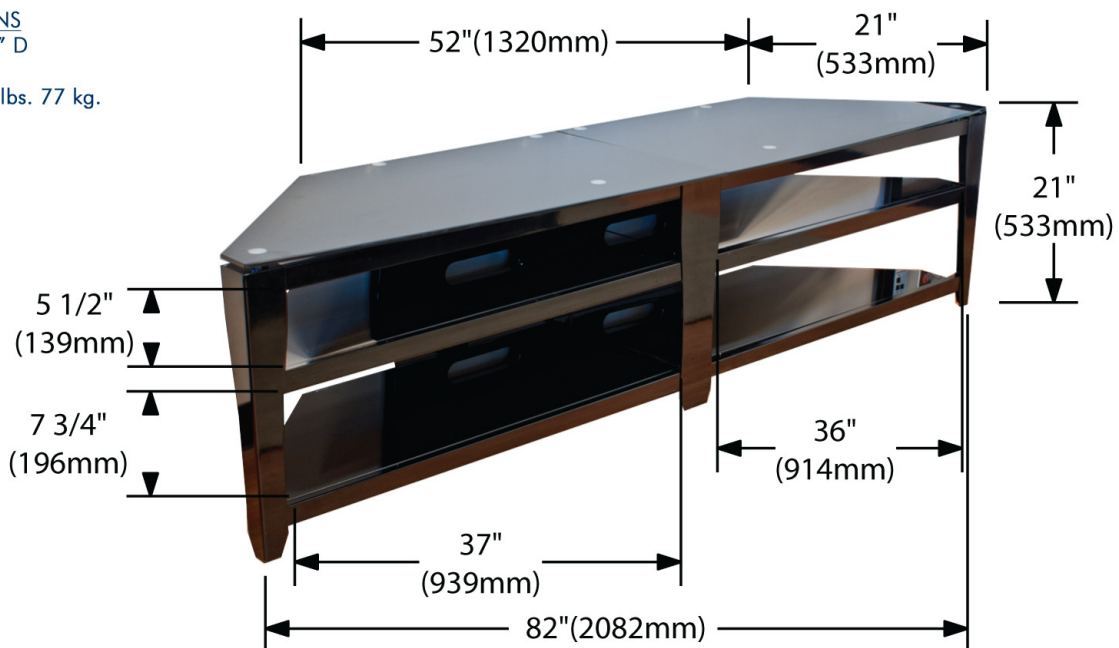

© TechCraft

BCE82

82" WIDE STAND ACCOMODATES UP TO MOST 92" AND SMALLER FLAT PANELS - NO TOOLS REQUIRED

OVERALL DIMENSIONS

21" H x 82" W x 21" D
533mm h x 2082mm w x 533mm d

BOX SPECIFICATIONS
10" H x 45" W x 22" D

Gross Weight : 170 lbs. 77 kg.

SKID COUNT : 6

WEIGHT CAPACITIES

Top Shelf : 225 lbs. 102 kg.
Component Shelves : 66 lbs. 30 kg.

UPC CODE : 6-23788-00711-7