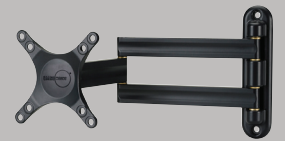

NC30C product information sheet

With enhanced functionality and a streamlined design, the NC30C is a reliable full motion mounting solution for small TVs. The New Classics Series puts a fresh spin on an old favorite, providing fixed, tilt and full motion mounts with improved functionality – not to mention a new clean design.

Product Benefits

- Tilt, pan and swivel for maximum viewing flexibility
- Streamlined arms nest for a compact 1.9" (49mm) mounting profile
- Extruded aluminum arms for maximum support in a lightweight mount
- Includes adapter for greater VESA compatibility
- Fully assembled for quick two-step installation
- Includes complete hardware kit

Product Specifications

Fits most: 13–32" TVs
Supports up to: 30 lbs (13.6 kg)
Tilt: +25° to -20°
Mounting profile: 1.9" (49mm)*
Maximum extension: 13.6" (346mm)*
VESA compliant: 75wx75h to 200wx200h
Mounting: Single-stud or solid wall
UL Listed: Yes
Warranty: 5 years
Color: Black

*adapter adds 0.3" (8mm)

Series

NC30C

NC80C

NC100C

NC125C

NC200C

The NC30C has streamlined arms that nest for a compact mounting profile.