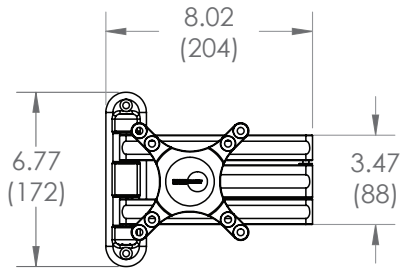

NC30C technical data sheet

FRONT VIEW