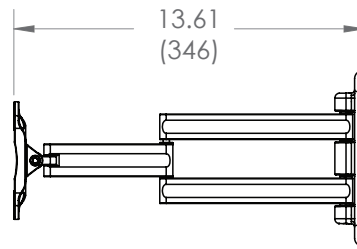

*adapter adds 0.3" (8mm)

Series

NC30C

NC80C

NC100C

NC125C

NC200C

The NC30C has streamlined arms that nest for a compact mounting profile.

800.MOUNT.IT (800.668.6848)

12142011

NC30C technical data sheet

FRONT VIEW

MAXIMUM EXTENSION

MOUNTING PROFILE

FRONT VIEW WITH ADAPTERS

MAXIMUM EXTENSION WITH ADAPTERS

MOUNTING PROFILE WITH ADAPTERS

PANEL ATTACHMENT - VESA COMPATABILITY (mm)

PANEL ATTACHMENT - VESA COMPATABILITY (mm) WITH ADAPTERS

WALL MOUNTING

inches (mm)

	Packaging UPC	MC UPC
Americas	728901023118	728901716560
International	728901023118	728901716560

	Dimensions WxDxH Inches (mm)	Wt lbs (kg)	Qty
Box	7 x 8.5 x 1.7 (178x217x43)	1.5 (0.7)	NA
MC	8.6 x 8.9 x 7.4 (218x227x187)	6.1 (2.8)	4

Box Contents	Qty
Full motion mount	1
V200A adapter	4
Complete mount installation hardware kit	1