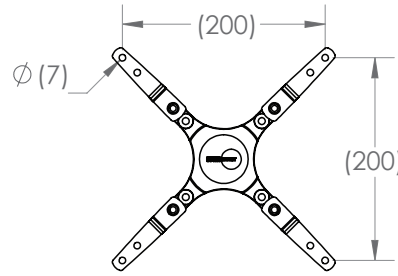

Product Benefits

- Tilt, pan and swivel for maximum viewing flexibility
- Streamlined arms nest for a compact 1.9" (49mm) mounting profile
- Extruded aluminum arms for maximum support in a lightweight mount
- Includes adapter for greater VESA compatibility
- Fully assembled for quick two-step installation
- Includes complete hardware kit

*adapter adds 0.3" (8mm)

Series

NC30C

NC80C

NC100C

NC125C

NC200C

The NC30C has streamlined arms that nest for a compact mounting profile.

800.MOUNT.IT (800.668.6848)

12142011

NC30C technical data sheet

FRONT VIEW

MAXIMUM EXTENSION

MOUNTING PROFILE

FRONT VIEW WITH ADAPTERS

MAXIMUM EXTENSION WITH ADAPTERS

MOUNTING PROFILE WITH ADAPTERS

PANEL ATTACHMENT - VESA COMPATABILITY (mm)

PANEL ATTACHMENT - VESA COMPATABILITY (mm) WITH ADAPTERS

WALL MOUNTING

inches (mm)

	Packaging UPC	MC UPC
Americas	728901023118	728901716560
International	728901023118	728901716560