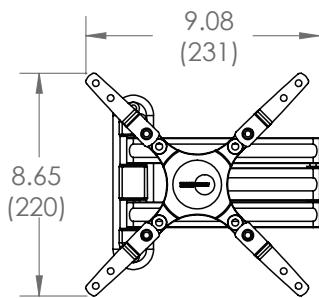

*adapter adds 0.3" (8mm)

Series

NC30C

NC80C

NC100C

NC125C

NC200C

The NC30C has streamlined arms that nest for a compact mounting profile.

800.MOUNT.IT (800.668.6848)

12142011

NC30C technical data sheet

FRONT VIEW

MAXIMUM EXTENSION

MOUNTING PROFILE

FRONT VIEW WITH ADAPTERS

MAXIMUM EXTENSION WITH ADAPTERS

MOUNTING PROFILE WITH ADAPTERS

PANEL ATTACHMENT - VESA COMPATABILITY (mm)

PANEL ATTACHMENT - VESA COMPATABILITY (mm) WITH ADAPTERS

WALL MOUNTING

inches (mm)

	Packaging UPC	MC UPC
Americas	728901023118	728901716560
International	728901023118	728901716560

	Dimensions WxDxH Inches (mm)	Wt lbs (kg)	Qty
Box	7 x 8.5 x 1.7 (178x217x43)	1.5 (0.7)	NA
MC	8.6 x 8.9 x 7.4 (218x227x187)	6.1 (2.8)	4

Box Contents	Qty
Full motion mount	1
V200A adapter	4
Complete mount installation hardware kit	1