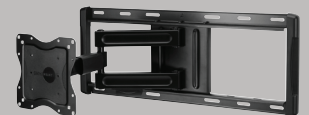

NC30C product information sheet

With enhanced functionality and a streamlined design, the NC30C is a reliable full motion mounting solution for small TVs. The New Classics Series puts a fresh spin on an old favorite, providing fixed, tilt and full motion mounts with improved functionality – not to mention a new clean design.

Product Benefits

- Tilt, pan and swivel for maximum viewing flexibility
- Streamlined arms nest for a compact 1.9" (49mm) mounting profile
- Extruded aluminum arms for maximum support in a lightweight mount
- Includes adapter for greater VESA compatibility
- Fully assembled for quick two-step installation
- Includes complete hardware kit

Product Specifications

Fits most: 13–32" TVs
Supports up to: 30 lbs (13.6 kg)
Tilt: +25° to -20°
Mounting profile: 1.9" (49mm)*
Maximum extension: 13.6" (346mm)*
VESA compliant: 75wx75h to 200wx200h
Mounting: Single-stud or solid wall
UL Listed: Yes
Warranty: 5 years
Color: Black

*adapter adds 0.3" (8mm)

Series

NC30C

NC80C

NC100C

NC125C

NC200C

The NC30C has streamlined arms that nest for a compact mounting profile.