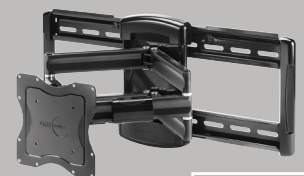

NC30C product information sheet

With enhanced functionality and a streamlined design, the NC30C is a reliable full motion mounting solution for small TVs. The New Classics Series puts a fresh spin on an old favorite, providing fixed, tilt and full motion mounts with improved functionality – not to mention a new clean design.

Product Benefits

- Tilt, pan and swivel for maximum viewing flexibility
- Streamlined arms nest for a compact 1.9" (49mm) mounting profile
- Extruded aluminum arms for maximum support in a lightweight mount
- Includes adapter for greater VESA compatibility
- Fully assembled for quick two-step installation
- Includes complete hardware kit

Product Specifications

Fits most: 13–32" TVs
Supports up to: 30 lbs (13.6 kg)
Tilt: +25° to -20°
Mounting profile: 1.9" (49mm)*
Maximum extension: 13.6" (346mm)*
VESA compliant: 75wx75h to 200wx200h
Mounting: Single-stud or solid wall
UL Listed: Yes
Warranty: 5 years
Color: Black

*adapter adds 0.3" (8mm)

Series

NC30C

NC80C

NC100C

NC125C

NC200C

The NC30C has streamlined arms that nest for a compact mounting profile.