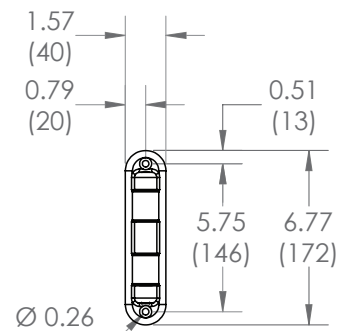

*adapter adds 0.3" (8mm)

Series

NC30C

NC80C

NC100C

NC125C

NC200C

The NC30C has streamlined arms that nest for a compact mounting profile.

800.MOUNT.IT (800.668.6848)

12142011

NC30C technical data sheet

FRONT VIEW

MAXIMUM EXTENSION

MOUNTING PROFILE

FRONT VIEW WITH ADAPTERS

MAXIMUM EXTENSION WITH ADAPTERS

MOUNTING PROFILE WITH ADAPTERS

PANEL ATTACHMENT - VESA COMPATABILITY (mm)

PANEL ATTACHMENT - VESA COMPATABILITY (mm) WITH ADAPTERS

WALL MOUNTING

inches (mm)

	Packaging UPC	MC UPC
Americas	728901023118	728901716560
International	728901023118	728901716560

	Dimensions WxDxH Inches (mm)	Wt lbs (kg)	Qty
Box	7 x 8.5 x 1.7 (178x217x43)	1.5 (0.7)	NA
MC	8.6 x 8.9 x 7.4 (218x227x187)	6.1 (2.8)	4

Box Contents	Qty
Full motion mount	1
V200A adapter	4
Complete mount installation hardware kit	1