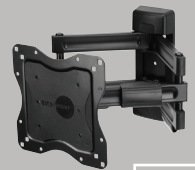

NC30C product information sheet

With enhanced functionality and a streamlined design, the NC30C is a reliable full motion mounting solution for small TVs. The New Classics Series puts a fresh spin on an old favorite, providing fixed, tilt and full motion mounts with improved functionality – not to mention a new clean design.

Product Benefits

- Tilt, pan and swivel for maximum viewing flexibility
- Streamlined arms nest for a compact 1.9" (49mm) mounting profile
- Extruded aluminum arms for maximum support in a lightweight mount
- Includes adapter for greater VESA compatibility
- Fully assembled for quick two-step installation
- Includes complete hardware kit

Product Specifications

Fits most: 13–32" TVs
Supports up to: 30 lbs (13.6 kg)
Tilt: +25° to -20°
Mounting profile: 1.9" (49mm)*
Maximum extension: 13.6" (346mm)*
VESA compliant: 75wx75h to 200wx200h
Mounting: Single-stud or solid wall
UL Listed: Yes
Warranty: 5 years
Color: Black

*adapter adds 0.3" (8mm)

Series

NC30C

NC80C

NC100C

NC125C

NC200C

The NC30C has streamlined arms that nest for a compact mounting profile.