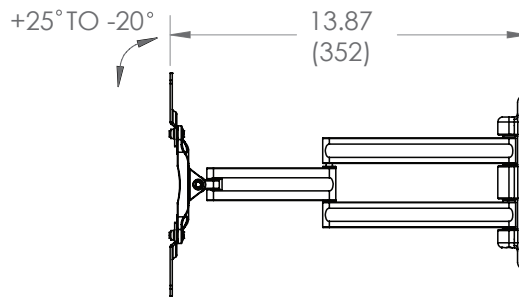

*adapter adds 0.3" (8mm)

Series

NC30C

NC80C

NC100C

NC125C

NC200C

The NC30C has streamlined arms that nest for a compact mounting profile.

800.MOUNT.IT (800.668.6848)

12142011

NC30C technical data sheet

FRONT VIEW

MAXIMUM EXTENSION

MOUNTING PROFILE

FRONT VIEW WITH ADAPTERS

MAXIMUM EXTENSION WITH ADAPTERS

MOUNTING PROFILE WITH ADAPTERS

PANEL ATTACHMENT - VESA COMPATABILITY (mm)

PANEL ATTACHMENT - VESA COMPATABILITY (mm) WITH ADAPTERS

WALL MOUNTING

inches (mm)

	Packaging UPC	MC UPC
Americas	728901023118	728901716560
International	728901023118	728901716560

	Dimensions WxDxH Inches (mm)	Wt lbs (kg)	Qty
Box	7 x 8.5 x 1.7 (178x217x43)	1.5 (0.7)	NA
MC	8.6 x 8.9 x 7.4 (218x227x187)	6.1 (2.8)	4

Box Contents	Qty
Full motion mount	1
V200A adapter	4
Complete mount installation hardware kit	1