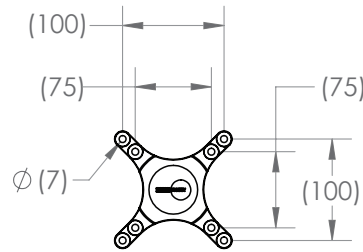

*adapter adds 0.3" (8mm)

Series

NC30C

NC80C

NC100C

NC125C

NC200C

The NC30C has streamlined arms that nest for a compact mounting profile.

800.MOUNT.IT (800.668.6848)

12142011

NC30C technical data sheet

FRONT VIEW

MAXIMUM EXTENSION

MOUNTING PROFILE

FRONT VIEW WITH ADAPTERS

MAXIMUM EXTENSION WITH ADAPTERS

MOUNTING PROFILE WITH ADAPTERS

PANEL ATTACHMENT - VESA COMPATABILITY (mm)

PANEL ATTACHMENT - VESA COMPATABILITY (mm) WITH ADAPTERS

WALL MOUNTING

inches (mm)

	Packaging UPC	MC UPC
Americas	728901023118	728901716560
International	728901023118	728901716560

	Dimensions WxDxH Inches (mm)	Wt lbs (kg)	Qty
Box	7 x 8.5 x 1.7 (178x217x43)	1.5 (0.7)	NA
MC	8.6 x 8.9 x 7.4 (218x227x187)	6.1 (2.8)	4

Box Contents	Qty
Full motion mount	1
V200A adapter	4
Complete mount installation hardware kit	1