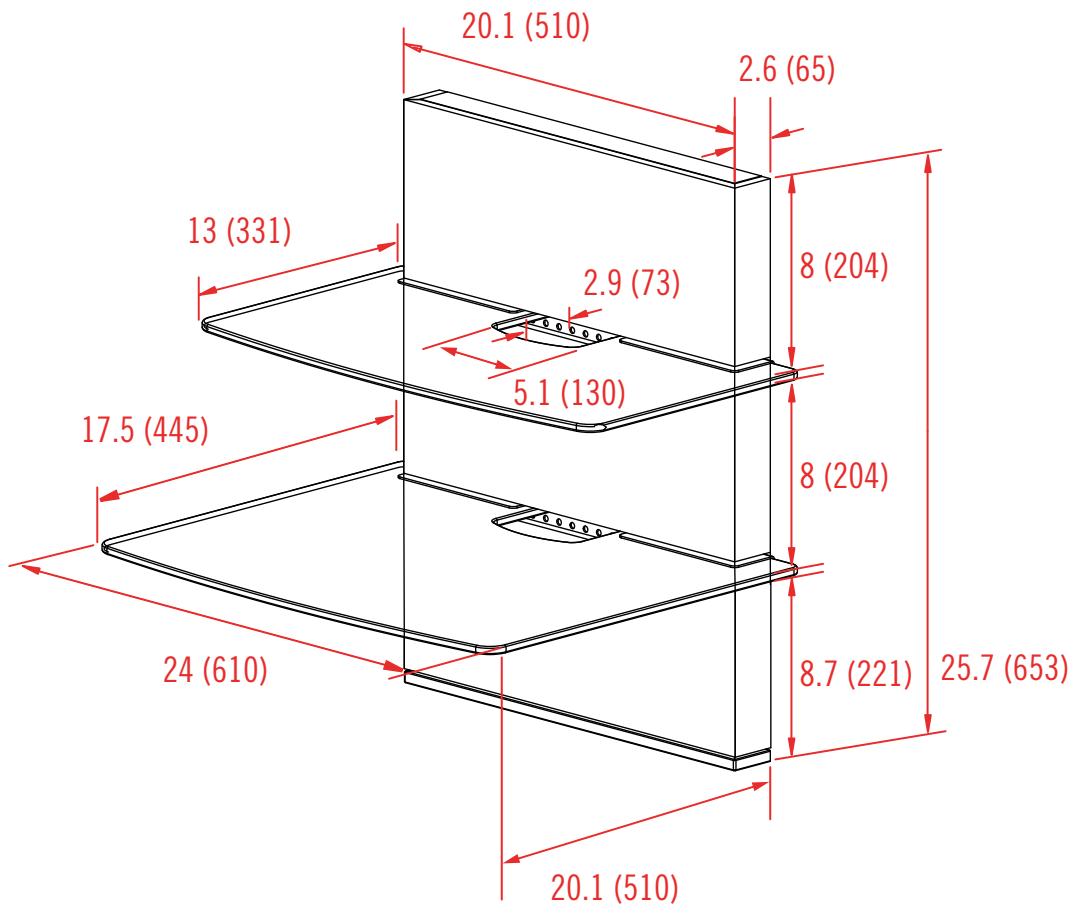

MWFS

inches (mm)