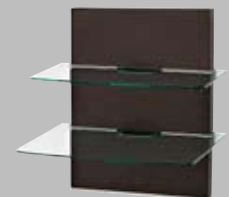

Product Information Sheet

MWFS

OmniMount, an innovator of A/V mounts and furniture for more than a quarter century, is the choice of professional installers and the brand most recommended by flat panel manufacturers. Modular and customizable, OmniMount wall furniture offers a fresh approach to managing cables and components. As an affordable, space-saving solution, MWFS is designed with a stylish look on the outside and ample room to wire cables on the inside. This do-it-yourself solution allows you to neatly organize components right under your flat panel without the need to run the connections through your wall.

Ample cable management room makes it easy to keep power and A/V cords separate and concealed

BENEFITS

- Modular design allows for custom applications
- Wenge wood wall panels
- Two cascading shelves
- Ample cable management room makes it easier than ever to keep power and A/V cords separate and concealed
- Can be used with or without flat panel
- Expandable with MWF16 and MWF8

SPECIFICATIONS

- 8mm tempered glass shelves
- 40 lbs (18.1 kg) maximum capacity per shelf
- Double-stud mounting
- Available in Espresso
- 24" w x 25.7" h x 20.1" d

Moda Wall Furniture

MWFS

MWF16

MWF8

MWS

MWFS

SPECIFICATIONS

- 8mm tempered glass shelves
- 40 lbs (18.1 kg) maximum capacity per shelf
- Double-stud mounting
- Available in Espresso
- 24" w x 25.7" h x 20.1" d

	Color	Stock Code	Packaging UPC
Americas	ESP	1003266-1	728901018619
International	ESP	1003302-1	728901018664