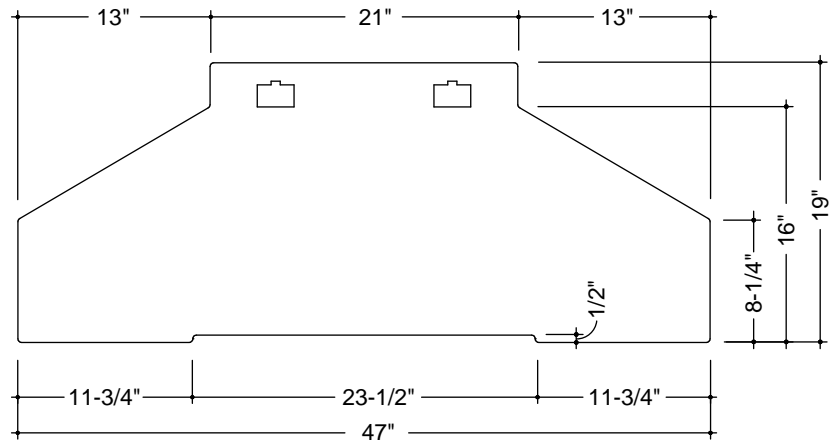

## Model DP

Video - Plasma/LCD/DLP  
A/V Component Rack

### Specifications

**SIDE VIEW**

**TOP SHELF**

**FRONT VIEW**

**Weight Limit Recommendation (in lbs.)**

150	
250	
50	50
50	50

Note: Total weight for rack and mounting board combined not to exceed 300 lbs

**BOTTOM AND INTERMEDIATE SHELVES**