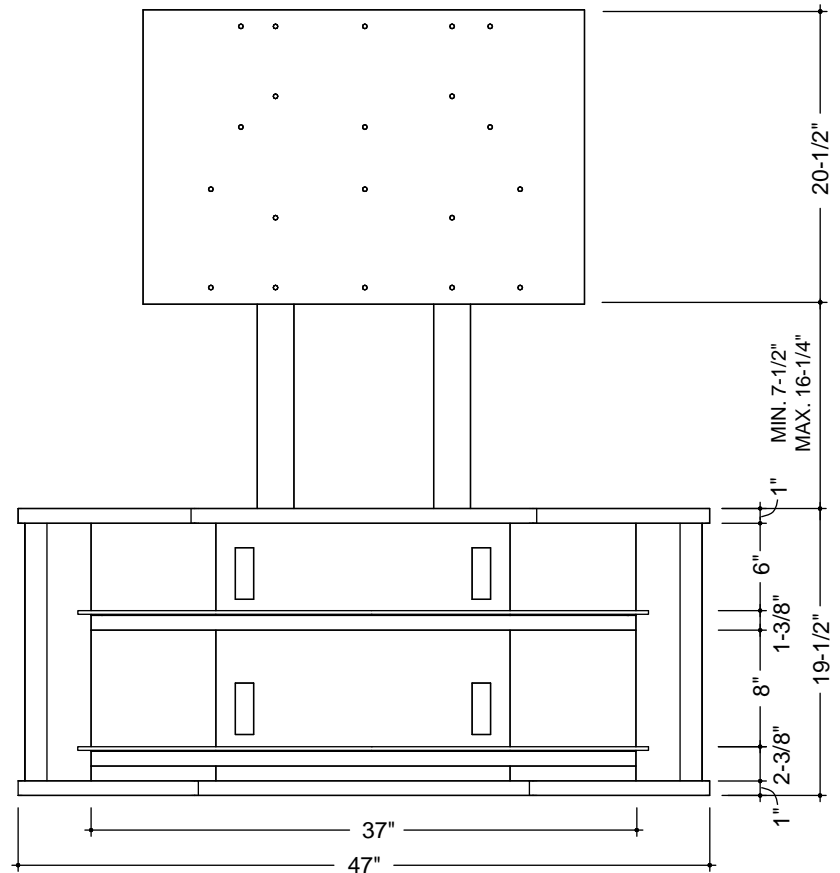

## Model DP

Video - Plasma/LCD/DLP  
A/V Component Rack

### Specifications

**SIDE VIEW**

**TOP SHELF**

**FRONT VIEW**

**Weight Limit Recommendation (in lbs.)**

150	
250	
50	50
50	50

Note: Total weight for rack and mounting board combined not to exceed 300 lbs

**BOTTOM AND INTERMEDIATE SHELVES**