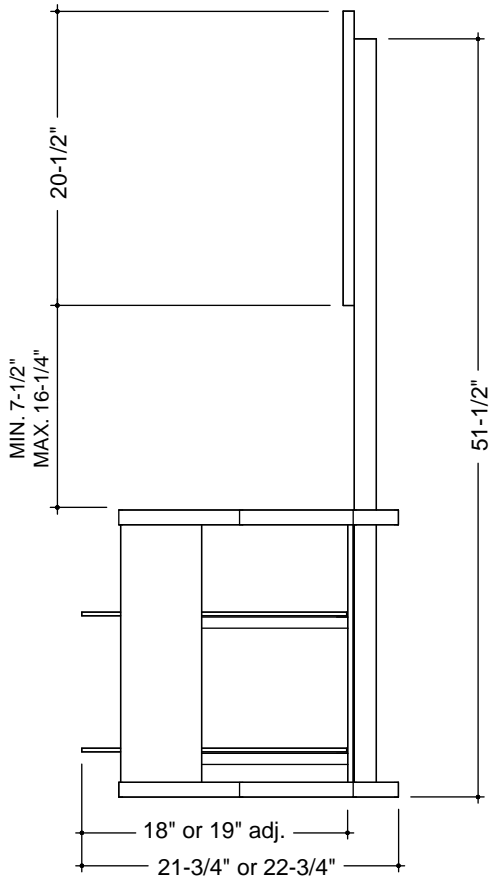

StudioTech

Model DP

Video - Plasma/LCD/DLP
A/V Component Rack

Specifications

SIDE VIEW