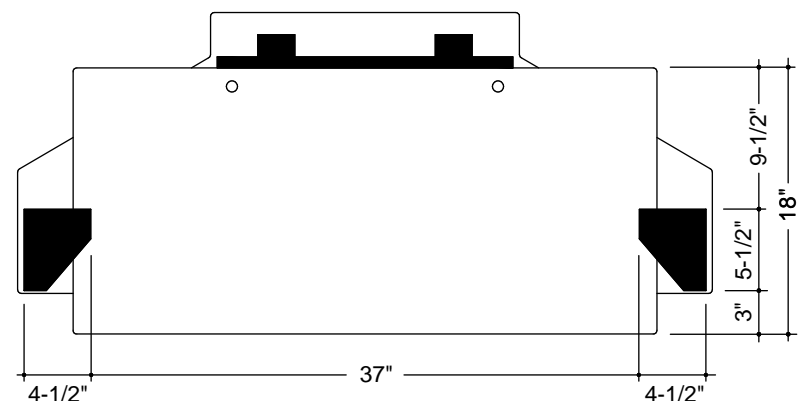

### Specifications

**SIDE VIEW**

**TOP SHELF**

**FRONT VIEW**

**Weight Limit Recommendation (in lbs.)**

150	
250	
50	50
50	50

Note: Total weight for rack and mounting board combined not to exceed 300 lbs

**BOTTOM AND INTERMEDIATE SHELVES**