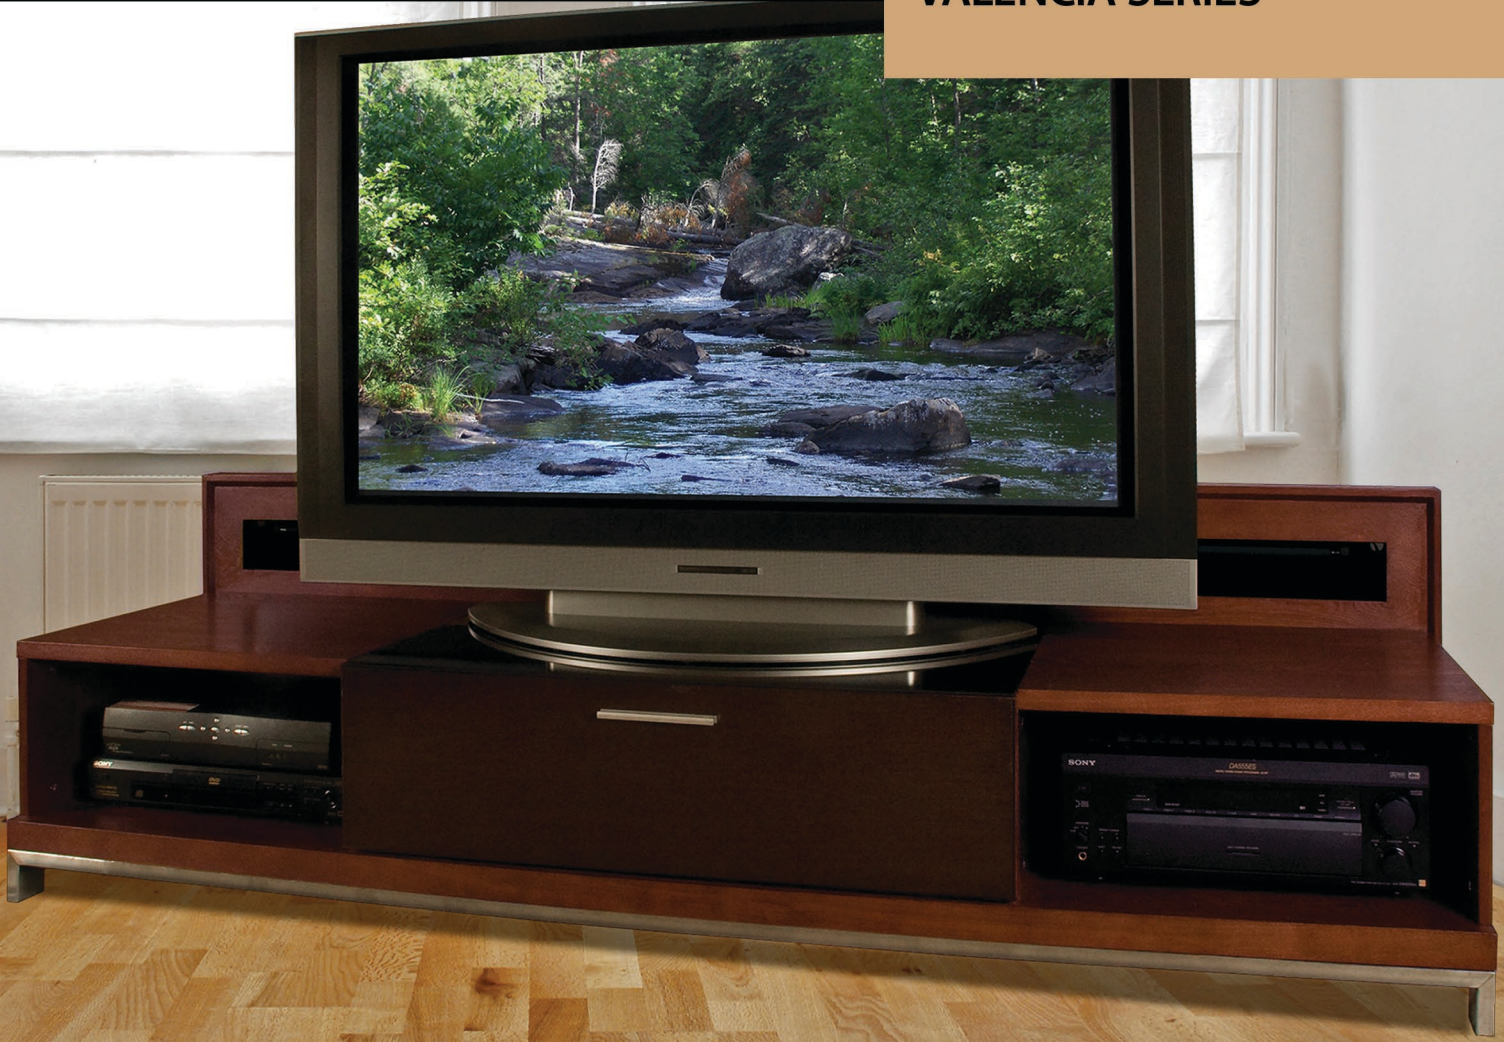

PLATEAU VALENCIA SERIES

Audio/Video Stands

THE VALENCIA SERIES 5187 is a conversation piece: A luxurious unit that accommodates a variable width range of 51" to 87" ([1300mm to 2210mm]). Designed to be versatile and visually pleasing, the unit can be adjusted to your exact TV requirement. No guesswork here. Detailed features include back panels that offer ample ventilation & cable management, and precision quality hinges. Plenty of storage space and more if you choose - simply expand the model by easily gliding the sides out to add another beautiful feature (up to 18" [455mm]). Includes two 17.5" wide [447mm] top spacers.

THE VALENCIA SERIES 79 is designed to stand out from the rest. This unit is constructed with the finest materials, offering functional dimensions for your audio/visual components. Detailed features include back panels that offer ample ventilation & cable management, and precision quality hinges. We've also incorporated a back-light - for added ambiance. The middle section is 33" [841mm] wide, to accommodate most center-channels.