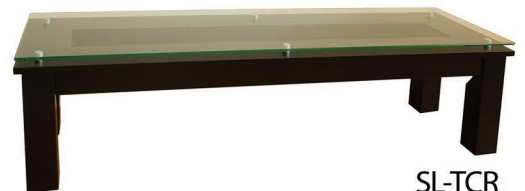

## Audio/Video Stands

THE SL SERIES features an open concept that compliments any room setting. Quality features include wood parts in a rich black satin finish, and our high grade smooth edged safety glass. This series consists of a selection of Video Stands (up to 64"), with a matching Audio Stand and an extensive offering of complimentary tables and mirror accent pieces. Your theatre room setting is now harmonious and complete.

# PLATEAU SL SERIES

SL-2V (50")

SL-3V (50")

SL-4A

SL-TE

SL-TCS

SL-3V (26")

SL-2V (64")