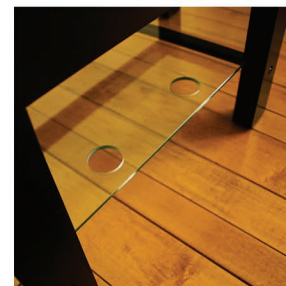

SL-MIR (B)
SL-THS (B)

DIMENSIONS

	Height	Width	Depth	Top Glass		Lower Shelf		Width Between Posts	Shelf Heights - Net shelf space from top shelf down			Shelf Thickness		Weight Capacity	
				Width	Depth	Width	Depth		Top	2nd	3rd	Top	Lower	Top	Lower
SL-4A	34.5" [879mm]	26.5" [672mm]	20.0" [508mm]	26.5" [672mm]	20.0" [508mm]	19.5" [498mm]	17.0" [431mm]	19.75" [502mm]	7.0" [178mm]	9.0" [231mm]	10.0" [254mm]	0.30" [8mm]	0.20" [5mm]	160lbs [72kg]	70lbs [32kg]
SL-3V (26)"	25.25" [644mm]	26.5" [672mm]	20.0" [508mm]	26.5" [672mm]	20.0" [508mm]	19.5" [498mm]	17.0" [431mm]	19.75" [502mm]	10.5" [269mm]	9.0" [231mm]		0.30" [8mm]	0.20" [5mm]	160lbs [72kg]	70lbs [32kg]
SL-2V (50)"	18.75" [478mm]	50.0" [1270mm]	20.0" [508mm]	50.0" [1270mm]	20.0" [508mm]	43.0" [1096mm]	17.0" [431mm]	43.0" [1096mm]	12.0" [307mm]			0.30" [8mm]	0.20" [5mm]	300lbs [136kg]	88lbs [40kg]
SL-3V (50)"	25.25" [644mm]	50.0" [1270mm]	20.0" [508mm]	50.0" [1270mm]	20.0" [508mm]	43.0" [1096mm]	17.0" [431mm]	43.25" [1100mm]	10.5" [269mm]	9.0" [231mm]		0.30" [8mm]	0.20" [5mm]	300lbs [136kg]	88lbs [40kg]
SL-2V (64)"	18.75" [478mm]	64.0" [1626mm]	20.0" [508mm]	64.0" [1626mm]	20.0" [508mm]	57.25" [1452mm]	17.0" [431mm]	57.25" [1452mm]	12.0" [307mm]			0.30" [8mm]	0.20" [5mm]	240lbs [110kg]	88lbs [40kg]