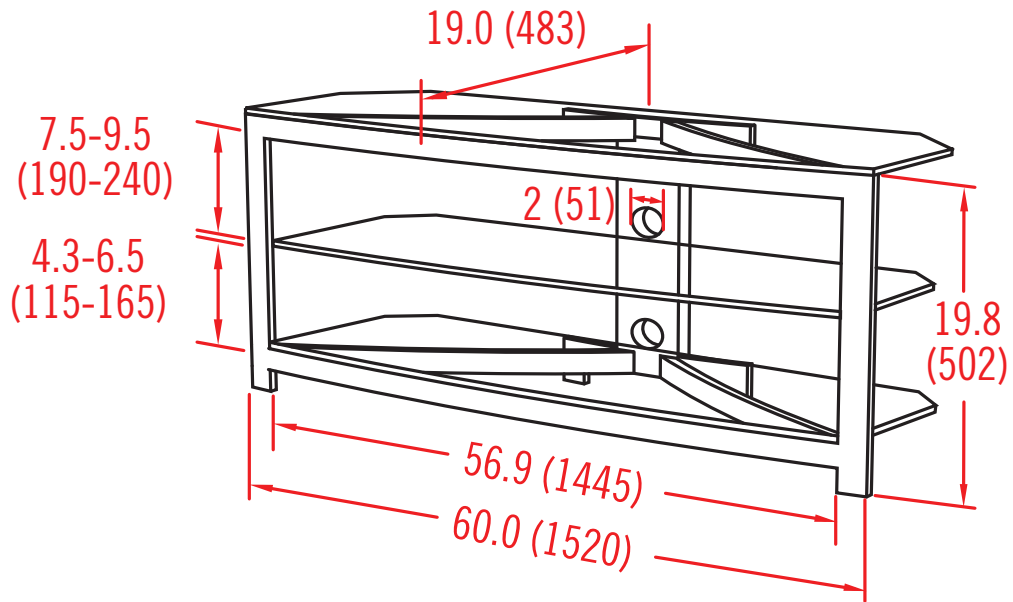

### SPECIFICATIONS

- Accommodates up to 60" flat panels and DLPs
- Top tempered glass shelf supports up to 250 lbs (113.4 kg)
- Center and bottom shelves support up to 50 lbs (22.7 kg)
- Available in Dark with black glass and Grey with clear glass
- 60" w x 19.8" h x 19" d (1520mm x 502mm x 483mm)

	Color	Stock Code	Packaging UPC
Americas	Dark	1004232-1	728901022142
International	Dark	1004232INT-1	728901022142
Americas	Grey	1002352-1	728901014789
International	Grey	NA	NA

	Dimensions WxDxH inches (mm)	Wt lbs (kg)
Product Box	25.6 x 65.8 x 7.5 (650x1670x190)	152 (69)

# G363

inches (mm)