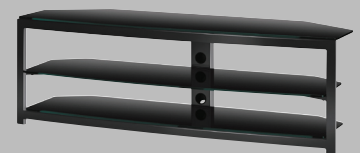

Floor Stands

Video Tables