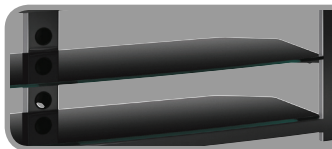

## G363

OmniMount an innovator of A/V mounts and furniture for more than a quarter century, is the choice of professional installers and the brand most recommended by flat panel manufacturers. With a low profile appearance, integrated cable management and a floating shelf design, the Stellar Series is considered the perfect A/V furniture for large-screen LCDs, DLPs and components. The G363 is a 3-shelf video table for flat panels and DLPs up to 60", perfect for pairing with a matching audio tower.

Now offered in Dark – high gloss black with black glass – the Stellar Series is a perfect match for the newest high gloss panels and components

### BENEFITS

- 3-shelf flat panel video table manages extra large flat panels, DLPs and multiple components
- Neatly route and organize wires through cable management post
- Unique floating shelf design
- Use with Stellar Series audio towers
- New high gloss black color option complements A/V equipment
- Adjustable center shelf