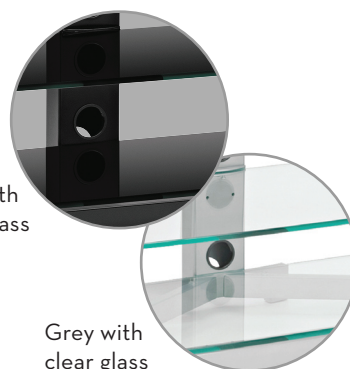

### SPECIFICATIONS

- Accommodates up to 60" flat panels and DLPs
- Top tempered glass shelf supports up to 250 lbs (113.4 kg)
- Center and bottom shelves support up to 50 lbs (22.7 kg)
- Available in Dark with black glass and Grey with clear glass
- 60" w x 19.8" h x 19" d (1520mm x 502mm x 483mm)

## The Stellar Series

Floor Stands

Video Tables

Audio Towers

## G363

Dark with black glass

Grey with clear glass

### BENEFITS

- 3-shelf flat panel video table manages extra large flat panels, DLPs and multiple components
- Neatly route and organize wires through cable management post
- Unique floating shelf design
- Use with Stellar Series audio towers
- New high gloss black color option complements A/V equipment
- Adjustable center shelf