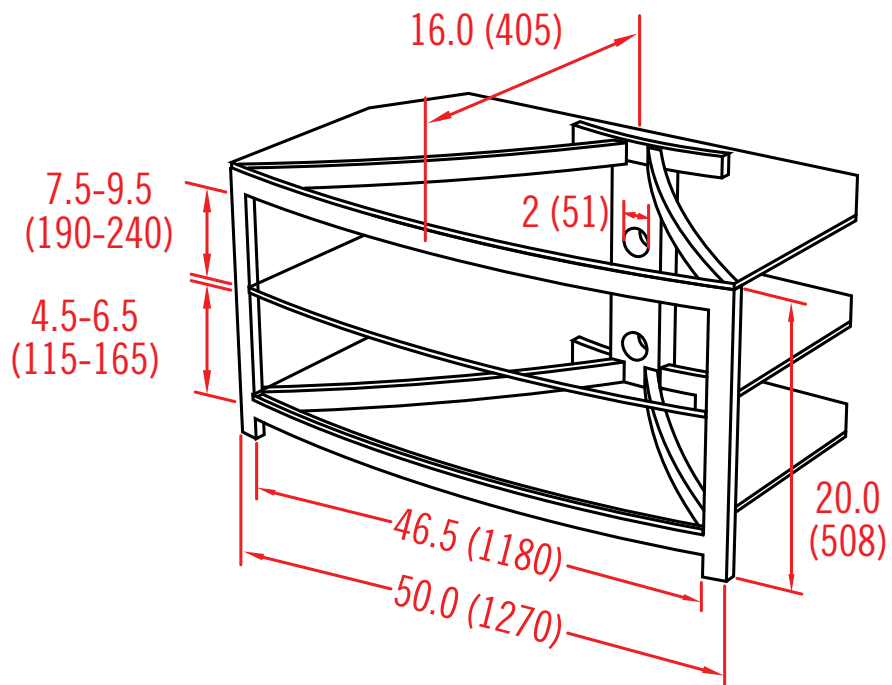

SPECIFICATIONS

- Accommodates up to 50" flat panels and DLPs
- Top tempered glass shelf supports up to 250 lbs (113.4 kg)
- Center and bottom shelves support up to 50 lbs (22.7 kg)
- Available in Dark with black glass and Grey with clear glass
- 50" w x 20" h x 16" d (1270mm x 508mm x 406mm)

	Color	Stock Code	Packaging UPC
Americas	Dark	1004230-1	728901022128
International	Dark	1002581-1	728901015410
Americas	Grey	1002575-1	728901015403
International	Grey	1002576-1	728901015403

	Dimensions WxDxH inches (mm)	Wt lbs (kg)
Product Box	22.8 x 55.5 x 7.1 (580x1410x180)	110 (50)

G353

inches (mm)