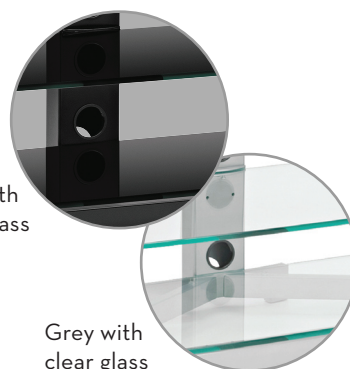

SPECIFICATIONS

- Accommodates up to 50" flat panels and DLPs
- Top tempered glass shelf supports up to 250 lbs (113.4 kg)
- Center and bottom shelves support up to 50 lbs (22.7 kg)
- Available in Dark with black glass and Grey with clear glass
- 50" w x 20" h x 16" d (1270mm x 508mm x 406mm)

The Stellar Series

Floor Stands

Video Tables

Audio Towers

G353

Dark with black glass

Grey with clear glass

BENEFITS

- 3-shelf flat panel video table manages large flat panels, DLPs and multiple components
- Neatly route and organize wires through cable management post
- Unique floating shelf design
- Use with Stellar Series audio towers
- New high gloss black color option complements A/V equipment
- Adjustable center shelf