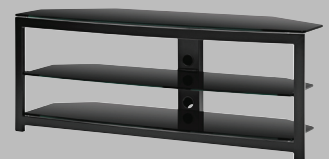

Video Tables