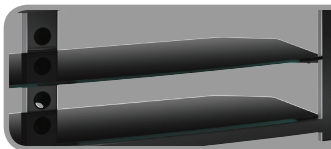

Product Information Sheet

G353

OmniMount an innovator of A/V mounts and furniture for more than a quarter century, is the choice of professional installers and the brand most recommended by flat panel manufacturers. With a low profile appearance, integrated cable management and a floating shelf design, the Stellar Series is considered the perfect A/V furniture for large-screen LCDs, DLPs and components. The G353 is a 3-shelf video table for flat panels and DLPs up to 50", perfect for pairing with a matching audio tower.

Now offered in Dark – high gloss black with black glass – the Stellar Series is a perfect match for the newest high gloss panels and components

BENEFITS

- 3-shelf flat panel video table manages large flat panels, DLPs and multiple components
- Neatly route and organize wires through cable management post
- Unique floating shelf design
- Use with Stellar Series audio towers
- New high gloss black color option complements A/V equipment
- Adjustable center shelf

SPECIFICATIONS

- Accommodates up to 50" flat panels and DLPs
- Top tempered glass shelf supports up to 250 lbs (113.4 kg)
- Center and bottom shelves support up to 50 lbs (22.7 kg)
- Available in Dark with black glass and Grey with clear glass
- 50" w x 20" h x 16" d (1270mm x 508mm x 406mm)

- 3-shelf flat panel video table manages large flat panels, DLPs and multiple components
- Neatly route and organize wires through cable management post
- Unique floating shelf design
- Use with Stellar Series audio towers
- New high gloss black color option complements A/V equipment
- Adjustable center shelf