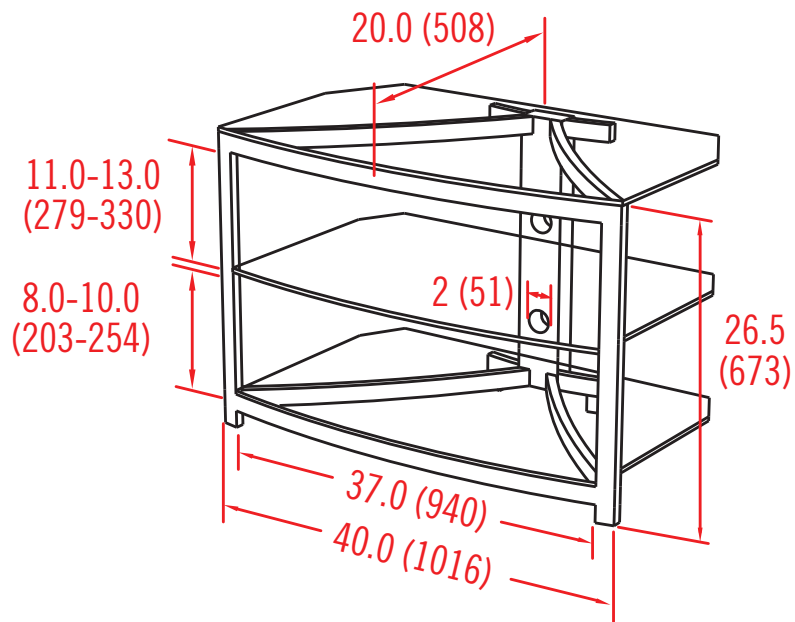

G343T

inches (mm)