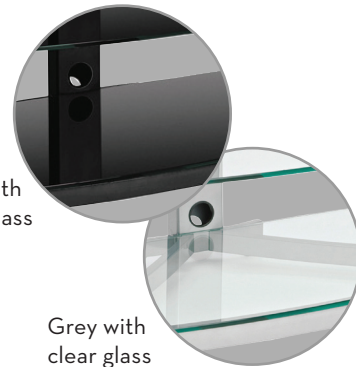

Now offered in Dark – high gloss black with black glass – the Stellar Series is a perfect match for the newest high gloss panels and components

BENEFITS

- 3-shelf flat panel video table manages medium flat panels, DLPs and multiple components
- Neatly route and organize wires through cable management post
- Unique floating shelf design
- Use with Stellar Series audio towers
- New high gloss black color option complements A/V equipment
- Adjustable center shelf

SPECIFICATIONS

- Accommodates up to 40" flat panels and DLPs
- Top tempered glass shelf supports up to 250 lbs (113.4 kg)
- Center and bottom shelves support up to 50 lbs (22.7 kg)
- Available in Dark with black glass and Grey with clear glass
- 40" w x 26.5" h x 22" d

The Stellar Series

Floor Stands

Video Tables

Audio Towers

G343T

Dark with black glass

Grey with clear glass

BENEFITS

- 3-shelf flat panel video table manages medium flat panels, DLPs and multiple components
- Neatly route and organize wires through cable management post
- Unique floating shelf design
- Use with Stellar Series audio towers
- New high gloss black color option complements A/V equipment
- Adjustable center shelf