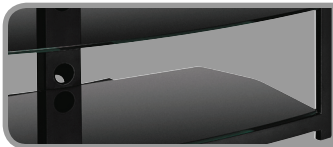

Product Information Sheet

G343T

OmniMount an innovator of A/V mounts and furniture for more than a quarter century, is the choice of professional installers and the brand most recommended by flat panel manufacturers. With a low profile appearance, integrated cable management and a floating shelf design, the Stellar Series is considered the perfect A/V furniture for large-screen LCDs, DLPs and components. The G343T is a taller 3-shelf video table for flat panels and DLPs up to 40", perfect for pairing with a matching audio tower.

Now offered in Dark – high gloss black with black glass – the Stellar Series is a perfect match for the newest high gloss panels and components

BENEFITS

- 3-shelf flat panel video table manages medium flat panels, DLPs and multiple components
- Neatly route and organize wires through cable management post
- Unique floating shelf design
- Use with Stellar Series audio towers
- New high gloss black color option complements A/V equipment
- Adjustable center shelf

SPECIFICATIONS

- Accommodates up to 40" flat panels and DLPs
- Top tempered glass shelf supports up to 250 lbs (113.4 kg)
- Center and bottom shelves support up to 50 lbs (22.7 kg)
- Available in Dark with black glass and Grey with clear glass
- 40" w x 26.5" h x 22" d

- 3-shelf flat panel video table manages medium flat panels, DLPs and multiple components
- Neatly route and organize wires through cable management post
- Unique floating shelf design
- Use with Stellar Series audio towers
- New high gloss black color option complements A/V equipment
- Adjustable center shelf