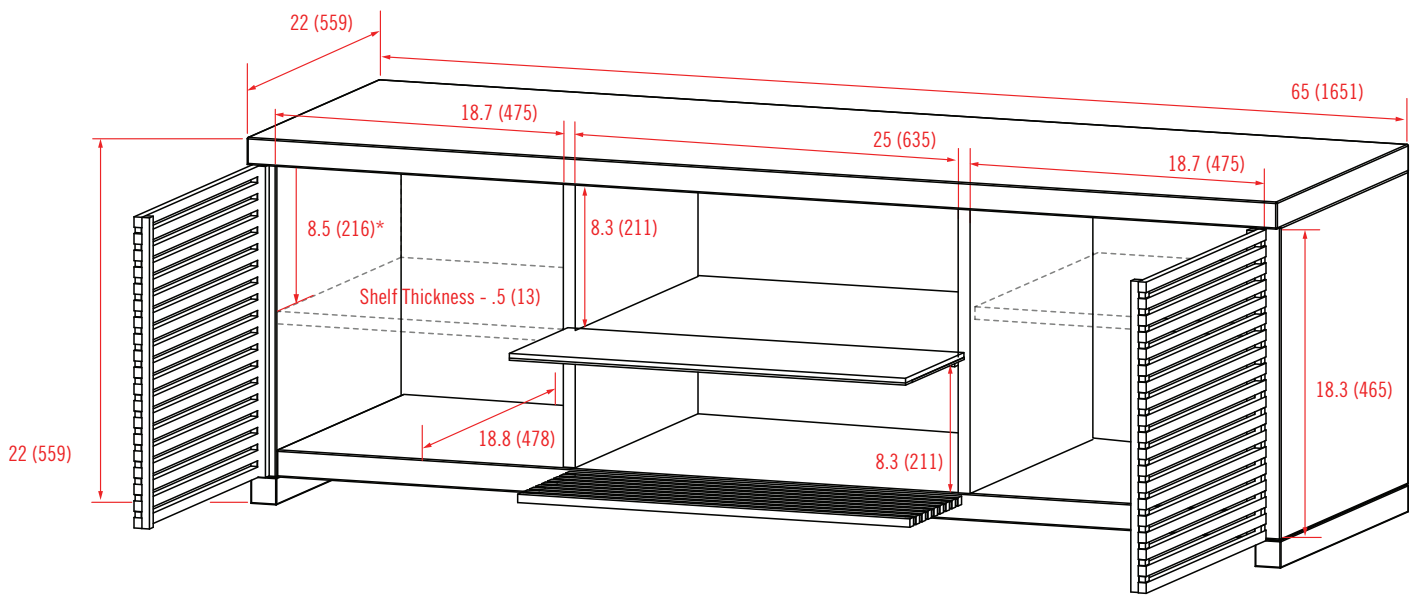

### SPECIFICATIONS

- Accommodates up to 65" flat panels and 73" DLPs
- Top shelf supports up to 200 lbs (90.7 kg)
- Component shelf supports up to 40 lbs (18.1 kg)
- Available in Dark Zebra Wood
- 65"w x 22"h x 22"d (1651mm x 559mm x 559mm)

	Color	Stock Code	Packaging UPC
Americas	DZ	1004192-1	728901022227
International	DZ	1004192INT-1	728901022227

	Dimensions WxDxH inches (mm)	Wt lbs (kg)
Product Box	70.5 x 26 x 30.7 (1790x660x780)	158.7 (72)

# Silhouette 65

\*Shelf adjusts at 2" increments from 4.5" (114mm) to 12.5" (318mm).  
Measurement (i.e., 4.5", 6.5", 8.5", 10.5", 12.5") is from interior top to top of shelf.

inches (mm)